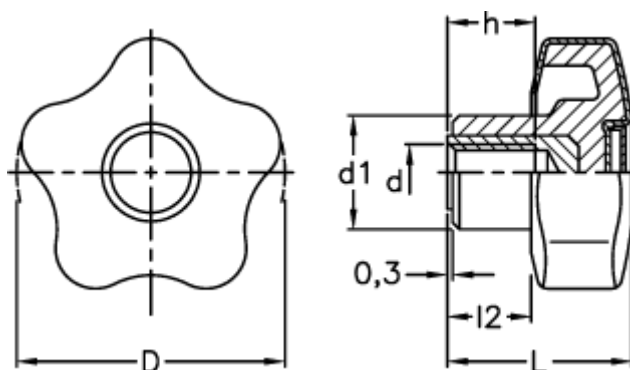

Article number: 23021700133

Description: E+G Lobe knob

VCT.66 B-M10-SOFT, centre cap RAL7035 - gray

Measures

d = M10

D = 66

d1 = 22

h = 17

L = 38.5